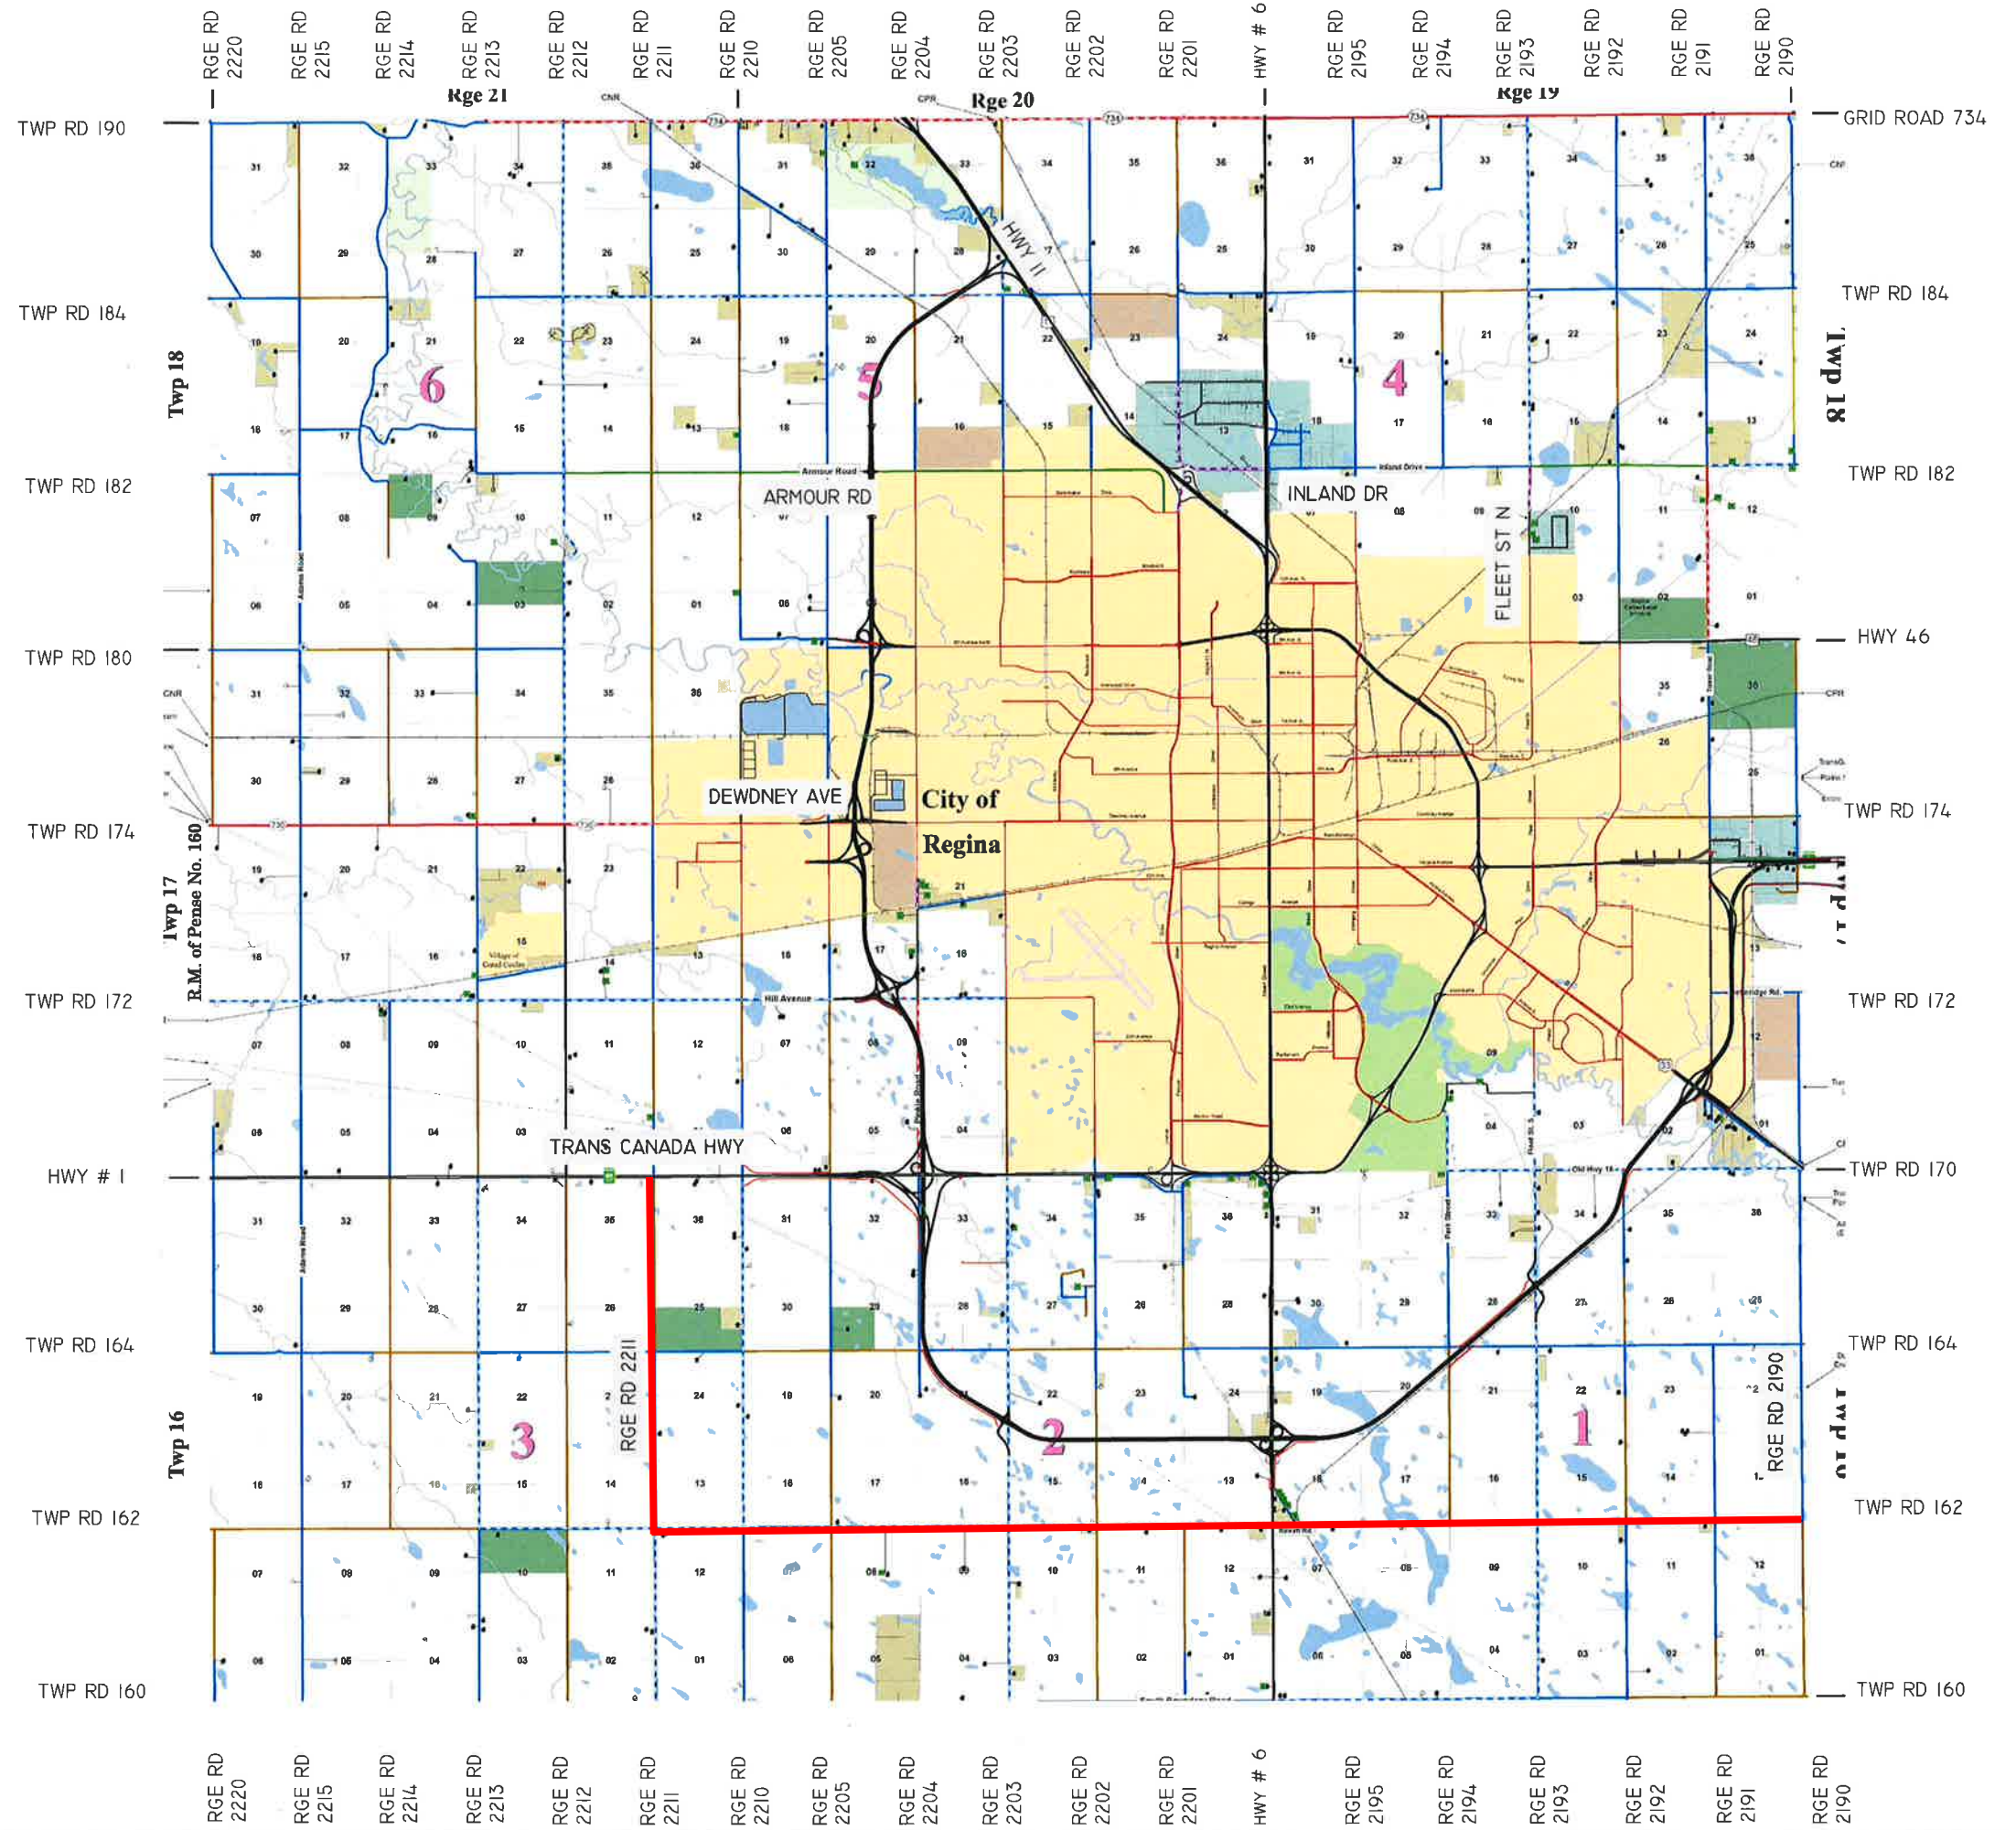

# RM of Sherwood No. 159

Over-dimension Route 